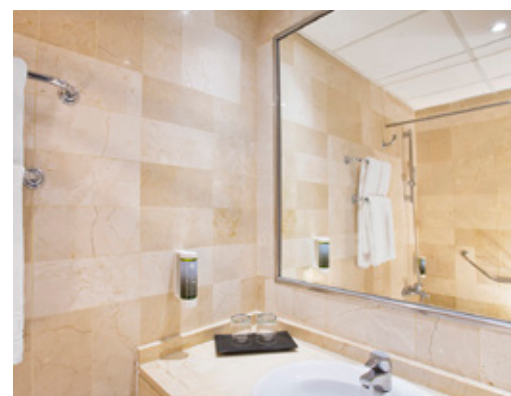

Studio-Apartment (mountain view)

previously known as 1 Bedroom Apartment Exterior (mountain view)

- 1 bedroom (separated from lounge by sliding doors) with twin beds or kingsize bed (beds can be joined or split on request)
- Lounge/diner with twin sofa bed
- Fully equipped kitchen (incl. kettle, oven, hob, microwave, fridge, toaster, coffee maker)
- Bathroom with hairdryer
- Iron & ironing board
- Maximum occupancy 4 persons (recommended maximum adults = 3)
- Terrace with table & chairs
- Large closet
- Safe
- TV with international channels
- Air-conditioning/heating
- Direct dial telephone
- Daily cleaning (except kitchen) & towel change
- Change of linen twice / week
- Free Wi-Fi
- **Mountain view**