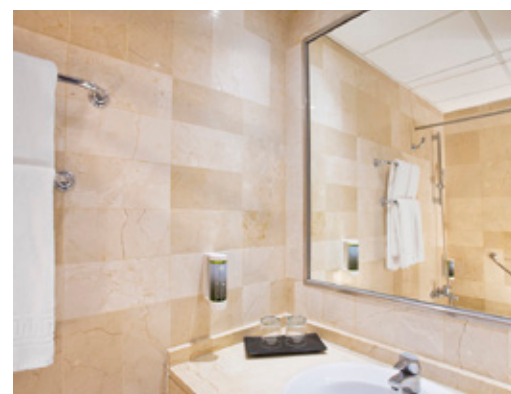

Studio-Apartment (partial sea view)

previously known as 1 Bedroom Apartment Exterior (sea view)

- 1 bedroom (separated from lounge by sliding doors) with twin beds or kingsize bed (beds can be joined or split on request)
- Lounge/diner with twin sofa bed
- Fully equipped kitchen (incl. kettle, oven, hob, microwave, fridge, toaster, coffee maker)
- Bath/shower with hairdryer
- Iron & ironing board
- Maximum occupancy 4 persons (recommended maximum adults = 3)
- Terrace with table & chairs
- Large closet
- Safe
- TV with international channels
- Air-conditioning/heating
- Direct dial telephone
- Daily cleaning (except kitchen) & towel change
- Change of linen twice / week
- Free Wi-Fi
- **Partial sea view**