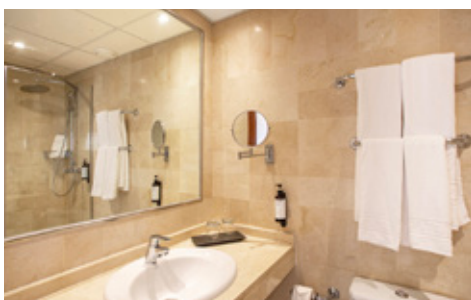

Studio-Apartment Prime (sea view)

previously known as 1 Bedroom Apartment Prime (sea view)

- 1 bedroom (separated from lounge by sliding doors) with twin beds or kingsize bed (beds can be joined or split on request)
- Lounge area with twin sofa bed
- Fully equipped kitchenette with fridge, hob, oven, microwave, kettle, toaster, capsule coffee machine - can use capsules or granulated coffee)
- Iron & ironing board
- Bathroom with walk-in shower and hairdryer
- Maximum occupancy 4 persons (recommended maximum adults = 3)
- Large closet
- Terrace with table & chairs
- Safe
- 43" flatscreen TV with international channels
- Air-conditioning/heating
- Direct dial telephone
- Daily cleaning (except kitchen) & towel change
- Change of linen twice / week
- Free Wi-fi
- **Sea view**