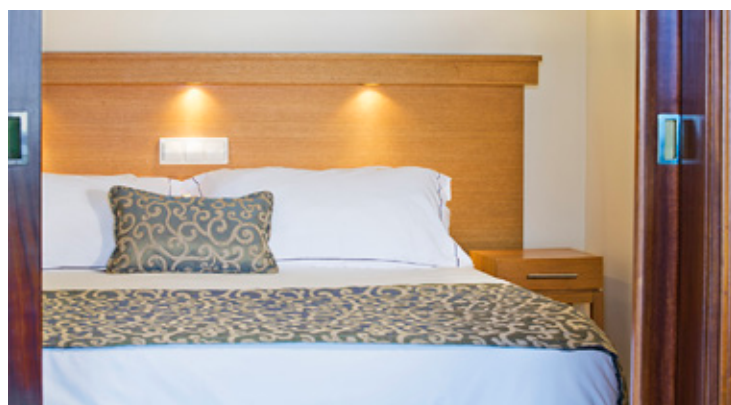

Studio-Apartment Prime (sea view)

previously known as 1 Bedroom Apartment Prime (sea view)

- 1 bedroom (separated from lounge by sliding doors) with twin beds or kingsize bed (beds can be joined or split on request)
- Lounge area with twin sofa bed
- Fully equipped kitchenette with fridge, hob, oven, microwave, kettle, toaster, capsule coffee machine - can use capsules or granulated coffee)
- Iron & ironing board
- Bathroom with walk-in shower and hairdryer
- Maximum occupancy 4 persons (recommended maximum adults = 3)
- Large closet
- Terrace with table & chairs
- Safe
- 43" flatscreen TV with international channels
- Air-conditioning/heating
- Direct dial telephone
- Daily cleaning (except kitchen) & towel change
- Change of linen twice / week
- Free Wi-fi
- **Sea view**