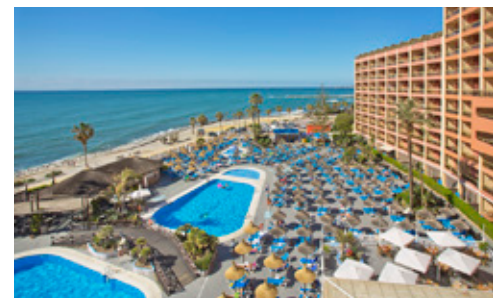

This sheet is for information purposes only. Exact layout and decoration of apartments may vary. Most apartments can fit a cot in addition to the maximum occupancy mentioned above.

Sunset Beach Club Hotel Avda. del Sol 5, Benalmádena Costa, 29630 Málaga.
Tel : +34 952 579 400 • Email: booking@sunsetbeachclub.com • www.sunsetbeachclub.com