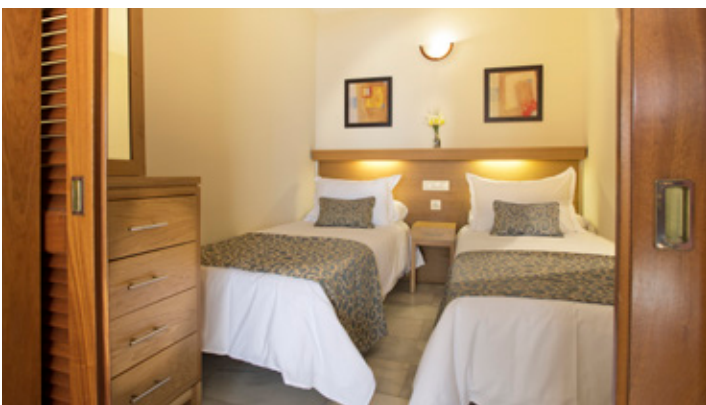

1 Bedroom Apartment Prime

(Sea views)

- 1 bedroom (separated from lounge by sliding doors) with twin beds or kingsize bed (beds can be joined or split on request)
- Lounge area with twin sofa bed
- Fully equipped kitchenette with fridge, hob, oven, microwave, kettle, toaster, capsule coffee machine - can use capsules or granulated coffee)
- Iron & ironing board
- Bathroom with walk-in shower and hairdryer
- Maximum occupancy 4 persons (recommended maximum adults = 3)
- Large closet
- Terrace with table & chairs
- Safe
- 43" flatscreen TV with international channels
- Air-conditioning/heating
- Direct dial telephone
- Daily cleaning (except kitchen) & towel change
- Change of linen twice / week
- Free Wi-fi
- **Sea views**