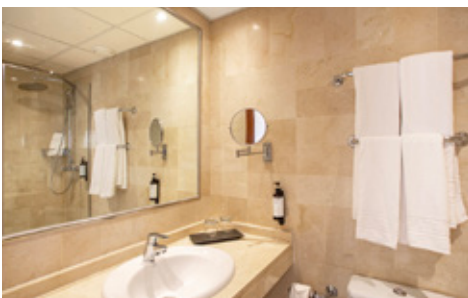

1 Bedroom Apartment Prime

(Sea views)

- 1 bedroom (separated from lounge by sliding doors) with twin beds or kingsize bed (beds can be joined or split on request)
- Lounge area with twin sofa bed
- Fully equipped kitchenette with fridge, hob, oven, microwave, kettle, toaster, capsule coffee machine - can use capsules or granulated coffee)
- Iron & ironing board
- Bathroom with walk-in shower and hairdryer
- Maximum occupancy 4 persons (recommended maximum adults = 3)
- Large closet
- Terrace with table & chairs
- Safe
- 43" flatscreen TV with international channels
- Air-conditioning/heating
- Direct dial telephone
- Daily cleaning (except kitchen) & towel change
- Change of linen twice / week
- Free Wi-fi
- **Sea views**